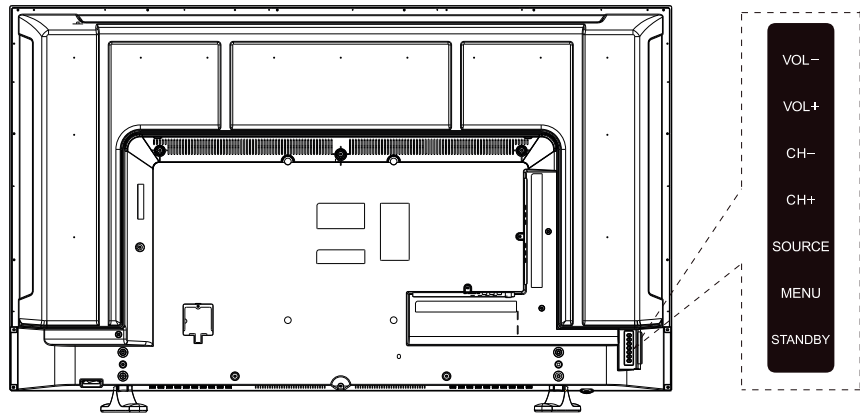

Back Side of TV

TV Auto Scan

You can perform DTV Auto Search Program at below methods.

Method 1:

1. Initial Setup window will be appeared when you first start to use.
2. Press ◀/▶ button to select the Country, then press OK Button to proceed.
3. Press ▲/▼ button to select your location, and then press OK button to proceed.
4. Use ▲/▼ button to select the tuning type, press OK for channel tuning.
5. Press ▲/▼ button to select the setting mode you want ,then press OK to start channel tuning.