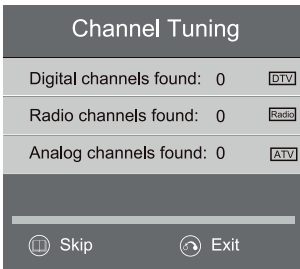

## Power On the Unit

Connect the Power Cord to the Power Outlet. Press the POWER Button on the Remote Control or STANDBY Button on the unit to turn on the TV.

POWER Button

Remote Control

Back Side of TV

## TV Auto Scan

You can perform DTV Auto Search Program at below methods.

Method 1:

1. Initial Setup window will be appeared when you first start to use.
2. Press ◀/▶ button to select the Country, then press OK Button to proceed.
3. Press ▲/▼ button to select your location, and then press OK button to proceed.
4. Use ▲/▼ button to select the tuning type, press OK for channel tuning.
5. Press ▲/▼ button to select the setting mode you want ,then press OK to start channel tuning.

OK Button

Method 2:

Press SOURCE Button to display the Source list

Press ▲/▼ button to select DTV and

Press OK button to confirm.

SOURCE Button

Press MENU Button to enter the CHANNEL page as follows:

1. Auto Tuning will be highlighted by entering this screen. Press to continue.
2. Press ◀/▶ button to select country, press OK Button to continue.
3. Use ▲/▼ button to select your location, then press OK button to enter the next step.
4. Press ▲/▼ button to select tuning type, press OK to channel tuning.
5. Press OK to start auto search.