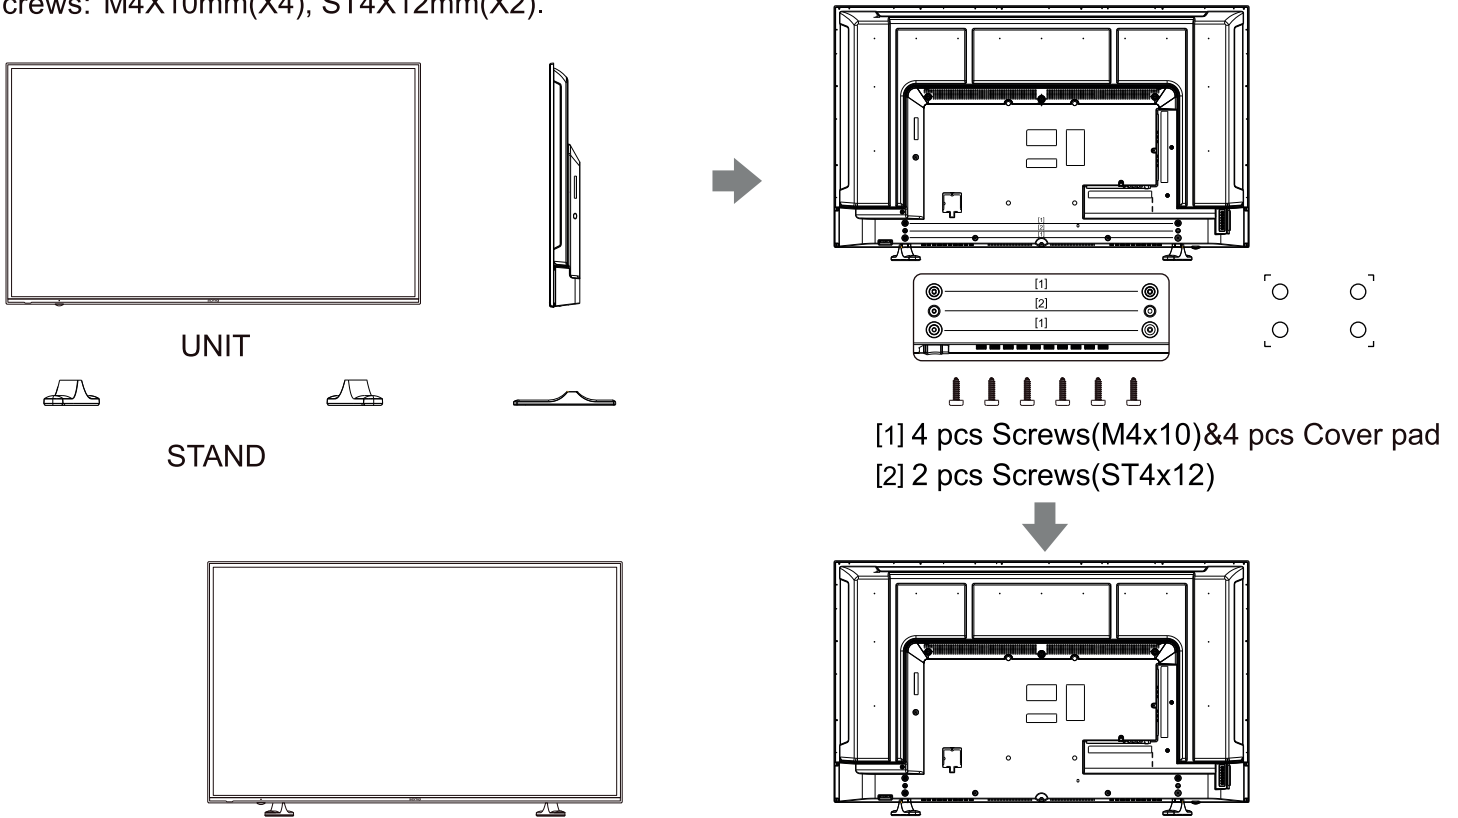

Fix the stand and the unit together with screws. To remove the stand, reverse instruction as above.

Screws: M4X10mm(X4), ST4X12mm(X2).

Installation finished

**Antenna Connection**

Your simply connect outdoor antenna to ANT IN to receive broadcasting signals.