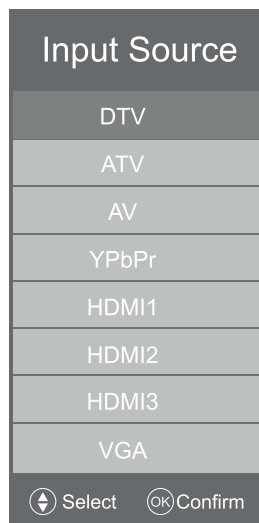

## TV Auto Scan

You can perform DTV Auto Search Program at below methods.

Method 1:

1. Initial Setup window will be appeared when you first start to use.
2. Press ◀/▶ button to select the Country, then press OK Button to proceed.
3. Press ▲/▼ button to select your location, and then press OK button to proceed.
4. Use ▲/▼ button to select the tuning type, press OK for channel tuning.
5. Press ▲/▼ button to select the setting mode you want ,then press OK to start channel tuning.

OK Button

Method 2:

Press SOURCE Button to display the Source list

Press ▲/▼ button to select DTV and

Press OK button to confirm.

SOURCE Button

Press MENU Button to enter the CHANNEL page as follows:

1. Auto Tuning will be highlighted by entering this screen. Press to continue.
2. Press ◀/▶ button to select country, press OK Button to continue.
3. Use ▲/▼ button to select your location, then press OK button to enter the next step.
4. Press ▲/▼ button to select tuning type, press OK to channel tuning.
5. Press OK to start auto search.