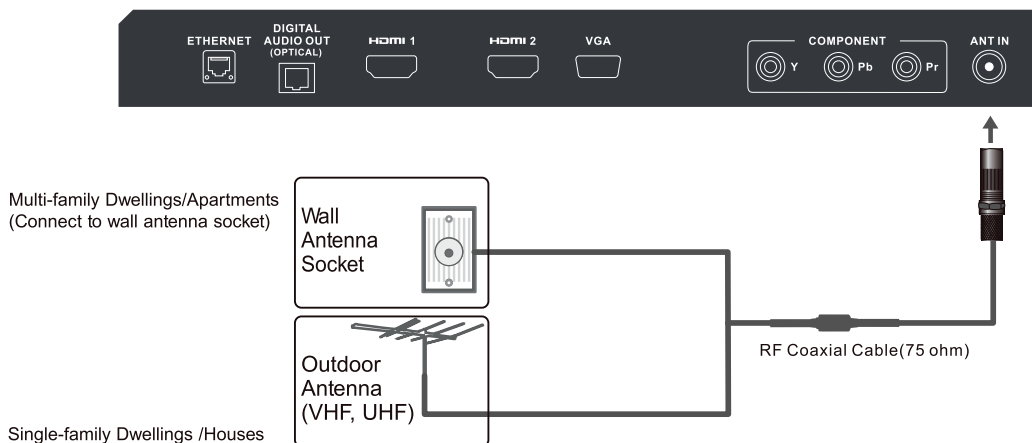

Fix the stand and the unit together with screws. To remove the stand, reverse instruction as above.

Screws: M4X10mm(X4), ST4X12mm(X2).

Installation finished

**Antenna Connection**

Your simply connect outdoor antenna to ANT IN to receive broadcasting signals.

## Power On the Unit

Connect the Power Cord to the Power Outlet. Press the POWER Button on the Remote Control or STANDBY Button on the unit to turn on the TV.

POWER Button

Remote Control

Back Side of TV