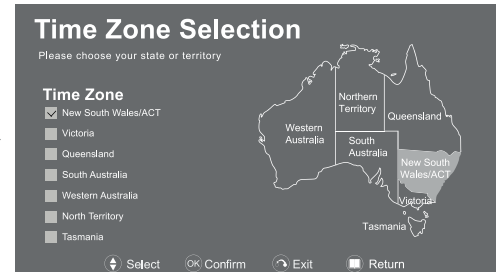

## TV Auto Scan

You can perform DTV Auto Search Program at below methods.

Method 1:

1. Initial Setup window will be appeared when you first start to use.
2. Press ◀/▶ button to select the Country, then press OK Button to proceed.
3. Press ▲/▼ button to select your location, and then press OK button to proceed.
4. Use ▲/▼ button to select the tuning type, press OK for channel tuning.
5. Press ▲/▼ button to select the setting mode you want ,then press OK to start channel tuning.

OK Button

Method 2:

Press SOURCE Button to display the Source list

Press ▲/▼ button to select DTV and

Press OK button to confirm.

SOURCE Button

Press MENU Button to enter the CHANNEL page as follows:

1. Auto Tuning will be highlighted by entering this screen. Press to continue.
2. Press ◀/▶ button to select country, press OK Button to continue.
3. Use ▲/▼ button to select your location, then press OK button to enter the next step.
4. Press ▲/▼ button to select tuning type, press OK to channel tuning.
5. Press OK to start auto search.