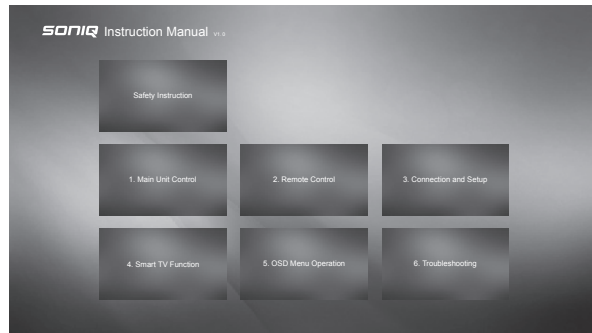

For specific operation instruction, please refer to the Instruction Manual.

1. Press HOME button to visit the HOME page.
2. Select the Instruction Manual at the bottom of the application menu.
  Press OK button to view the Instruction Manual.