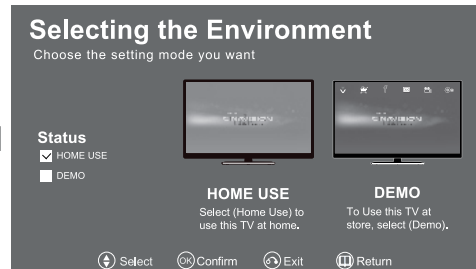

## TV Auto Scan

You can perform DTV Auto Search Program at below methods.

Method 1:

1. Initial Setup window will be appeared when you first start to use.
2. Press ◀/▶ button to select the Country, then press OK Button to proceed.
3. Press ▲/▼ button to select your location, and then press OK button to proceed.
4. Use ▲/▼ button to select the tuning type, press OK for channel tuning.
5. Press ▲/▼ button to select the setting mode you want ,then press OK to start channel tuning.

OK Button

Method 2:

Press SOURCE Button to display the Source list

Press ▲/▼ button to select DTV and

Press OK button to confirm.

SOURCE Button

Press MENU Button to enter the CHANNEL page as follows:

1. Auto Tuning will be highlighted by entering this screen. Press to continue.
2. Press ◀/▶ button to select country, press OK Button to continue.
3. Use ▲/▼ button to select your location, then press OK button to enter the next step.
4. Press ▲/▼ button to select tuning type, press OK to channel tuning.
5. Press OK to start auto search.